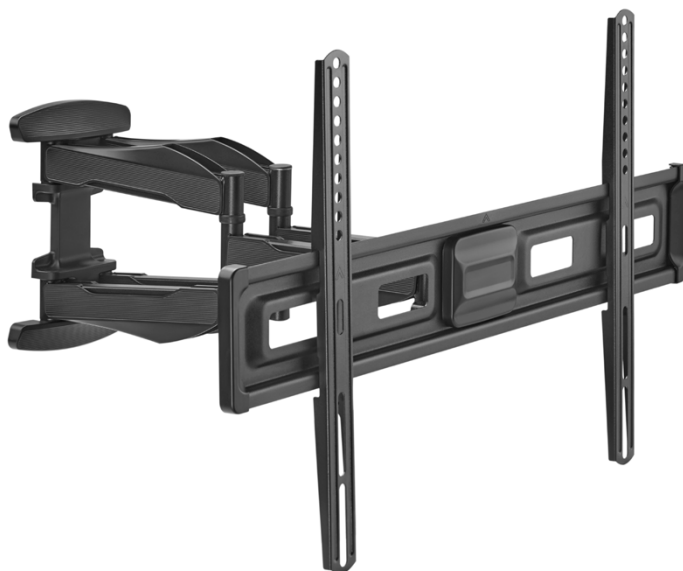

Arkin

AR-3780-45-M

Stylish Full-Motion TV Wall Mount for 37" to 80" TV's up to 45kg, 55m to 475mm profile

Designed with an aesthetic appearance that combines eye catching looks with versatile functions for an excellent choice in mounting solutions. With a soft black finish and decorative covers, the AR-3780-45-M offers a unique elegance that perfectly blends into any décor.

Full motion that swivels and positions easily for maximum viewing. Mounts don't have to be cheap or mundane - stand out from competition by offering your customers a fantastic mounting experience with the AR-3780-45-M.

- Free tilting & Swivelling Design: for multiple TV viewing angles
- Extending Arm: provides a wide range of viewing angles
- Decorative Covers: for a more elegant look
- Built-In Level Adjustment: ensures perfect positioning
- Folding Design: saves space (keeping the screen and arm out of the way when not in use)
- Cable Management: keeps everything organised

Product Category:	Full Motion TV Wall Mount
Material:	Steel, Plastic
Metal Sheet Thickness:	Cold rolled steel • VESA Panel = 1.2mm • Bracket Arm = 1.2mm • Wall Plate = 2mm
Surface Finish:	Powder Coated
Colour:	Black
Dimensions:	690 x 420 x 475mm
Fit Screen Size:	37" to 80"
Fit Curved TV:	Yes
Mounting Hole Pattern:	VESA & Universal
Max. Mounting Hole:	600x400

VESA Compatible:	200x200	200x300	200x400
	300x200	300x300	300x400
	400x200	400x300	400x400
	600x200	600x300	600x400
Weight Capacity:	45kg		
Profile:	55 - 475mm		
Installation:	Solid Wall, Single Stud		
Tilt Range:	+3°~ -12°		
Screen Freely Tilting:	No		
Panel Type:	Detachable Panel		
Wall Plate Type:	Fixed Wall Plate		
Cable Management:	Yes		
Anti-theft:	No