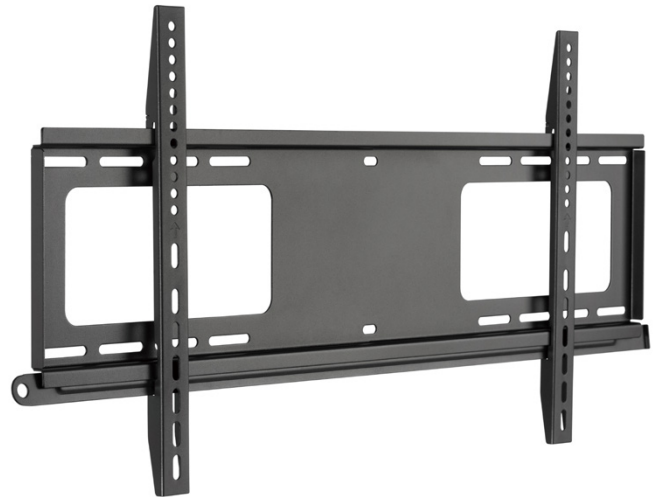

Arkin

AR-4390-80-F

Anti-Theft Wall Mount for 43" to 90" TV's up to 80kg, Slim Design 24mm, Fixed

Easy to use and install, the super solid model AR-4390-80-F is designed to fit most 43" to 90" curved & flat panel TVs up to 80kg & VESA patterns up to 800x400mm.

- Post installation leveling adjustment ensures TVs are always perfectly positioned.
- Open architecture provides superior ventilation and easy access for wiring.
- Plus, the locking bar firmly secures TVs (require a padlock).

Product Category:	Fixed TV Wall Mount
Material:	Steel
Metal Sheet Thickness:	2mm cold rolled steel
Surface Finish:	Powder Coated
Colour:	Black
Dimensions:	948 x 440 x 24mm
Fit Screen Size:	43" to 90"
Fit Curved TV:	Yes
Mounting Hole Pattern:	VESA & Universal
Max. Mounting Hole:	800x400

VESA Compatible:	200x200	300x200	400x200
	300x300	400x300	400x400
	600x400	800x400	
Weight Capacity:	80kg		
Profile:	24mm		
Installation:	Solid Wall, Double Stud (406mm/450mm/600mm)		
Panel Type:	Detachable Panel		
Wall Plate Type:	Fixed Wall Plate		
Cable Management:	No		
Anti-theft:	Yes (Padlock Not Included)		