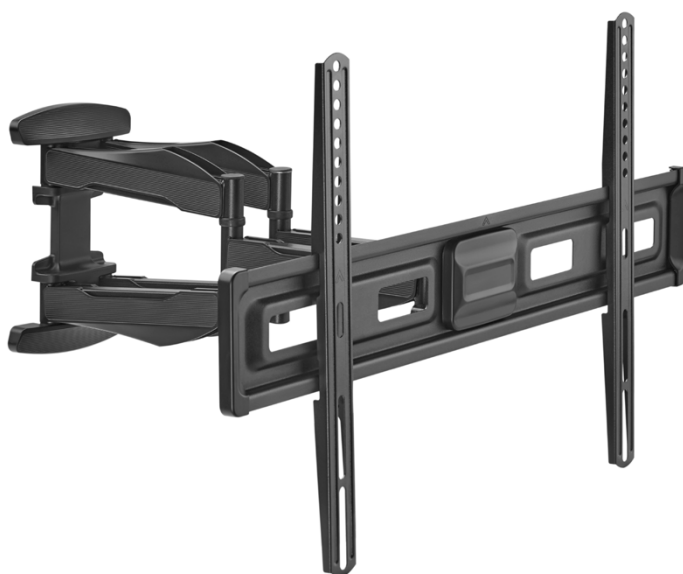

Arkin

AR-3780-45-M

Stylish Full-Motion TV Wall Mount for 37" to 80" TV's up to 45kg, 55m to 475mm profile

Designed with an aesthetic appearance that combines eye catching looks with versatile functions for an excellent choice in mounting solutions. With a soft black finish and decorative covers, the AR-3780-45-M offers a unique elegance that perfectly blends into any décor.

Full motion that swivels and positions easily for maximum viewing. Mounts don't have to be cheap or mundane - stand out from competition by offering your customers a fantastic mounting experience with the AR-3780-45-M.

- Free tilting & Swivelling Design: for multiple TV viewing angles
- Extending Arm: provides a wide range of viewing angles
- Decorative Covers: for a more elegant look
- Built-In Level Adjustment: ensures perfect positioning
- Folding Design: saves space (keeping the screen and arm out of the way when not in use)
- Cable Management: keeps everything organised

Product Category:	Full Motion TV Wall Mount
Material:	Steel, Plastic
Metal Sheet Thickness:	Cold rolled steel <ul style="list-style-type: none"> • VESA Panel = 1.2mm • Bracket Arm = 1.2mm • Wall Plate = 2mm
Surface Finish:	Powder Coated
Colour:	Black
Dimensions:	690 x 420 x 475mm
Fit Screen Size:	37" to 80"
Fit Curved TV:	Yes
Mounting Hole Pattern:	VESA & Universal
Max. Mounting Hole:	600x400